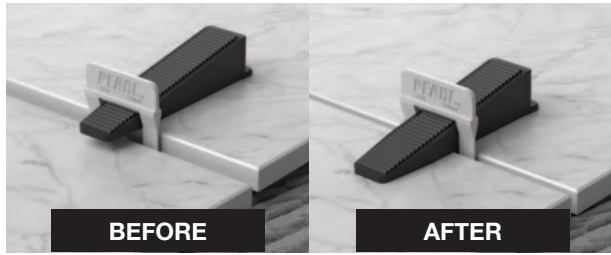

PEARL LEVELING SYSTEM

EASY TO USE & MORE PROFITABLE

BEFORE

AFTER