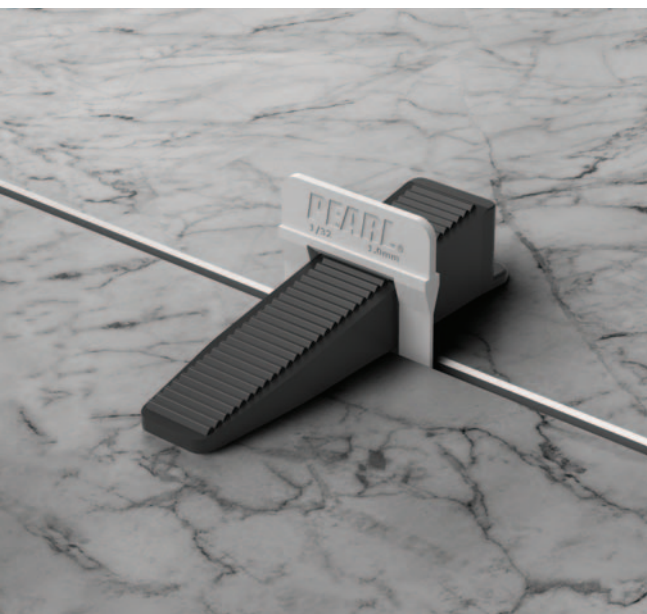

NEW!

PLS™

PEARL LEVELING SYSTEM

LEVEL TILES AND CREATES GROUT JOINT

ALL-IN-ONE!

LIPPAGE CONTROL + SPACER