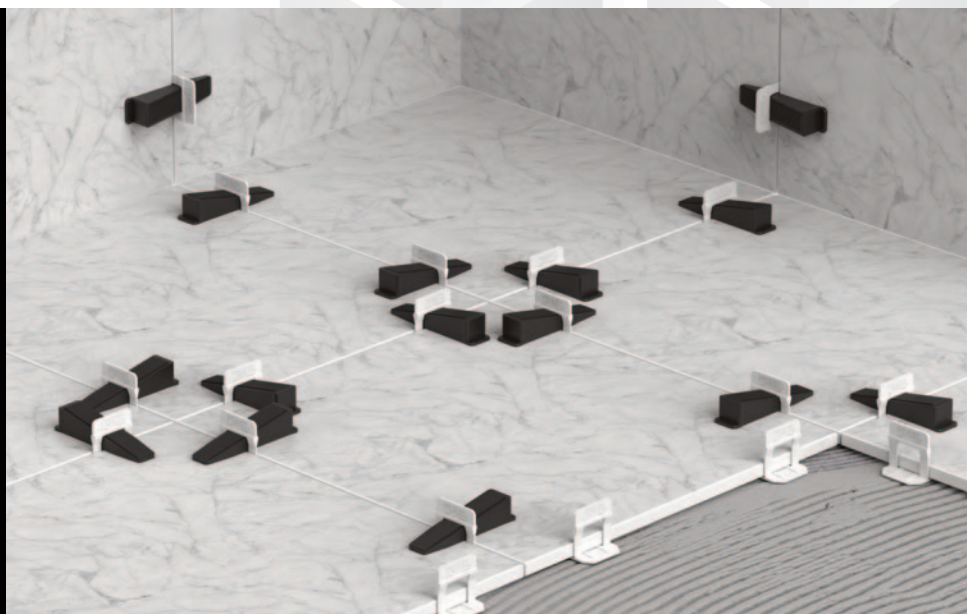

NEW!

PLS™

PEARL LEVELING SYSTEM

LEVEL TILES AND CREATES GROUT JOINT

ALL-IN-ONE!

LIPPAGE CONTROL + SPACER