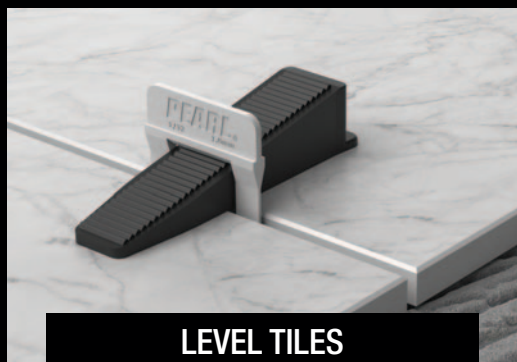

## PEARL LEVELING SYSTEM

LEVEL TILES AND CREATES GROUT JOINT

# ALL-IN-ONE!

LIPPAGE CONTROL + SPACER

LEVELING CLIPS

GROUT SIZE:  
1/32" (.80 MM)

GROUT SIZE:  
1/16" (1.59 MM)

GROUT SIZE:  
1/8" (3.18 MM)

GROUT SIZE:  
3/16" (4.76 MM)

+

RE-USABLE WEDGE

**ALL-IN-ONE SYSTEM MAKES SETTING TILES EASY AND PROFITABLE!**

LEVEL TILES

CREATES GROUT JOINT

LEARN MORE >>

# PEARL LEVELING SYSTEM