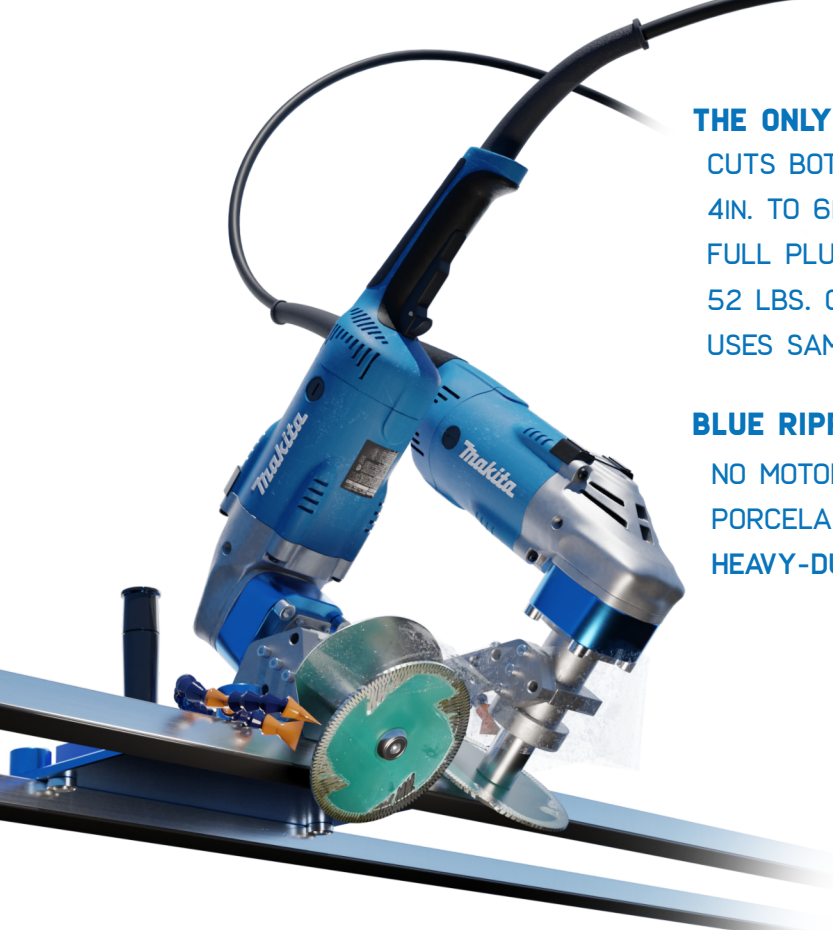

# MITER MASTER

CUT BOTH MITER EDGES IN ONE PASS. UP TO 3CM

  
ΩMEGA DIAMOND INC.

1(888)996-4777 - SALES@OMEGADIAMOND.COM

WWW.OMEGADIAMOND.COM - MADE IN THE USA

**THE ONLY DOUBLE CUTTING MITER SAW IN THE WORLD**  
 CUTS BOTH 45° ANGLES IN A SINGLE PASS.  
 4IN. TO 6IN. BLADES  
 FULL PLUNGE CUTS UP TO 3CM MATERIAL  
 52 LBS. ONLY  
 USES SAME RAIL SYSTEM AS ALL BLUE RIPPER MODELS

**BLUE RIPPER MITER MASTER MODELS**

NO MOTORS	\$2696.00	SKU: 614-153
PORCELAIN PANEL VERSION	\$2750.00	SKU: 601-684
HEAVY-DUTY MAKITA GRINDERS	\$3065.00	SKU: 090-969

**BLUE RIPPER RAILS**

5' (60") RAIL	\$363.00	SKU: 060-288
7' (92") RAIL	\$499.00	SKU: 132-448
12' (148") RAIL	\$840.00	SKU: 766-006
7' & 12' RAIL SET	\$1,271.00	SKU: 199-129