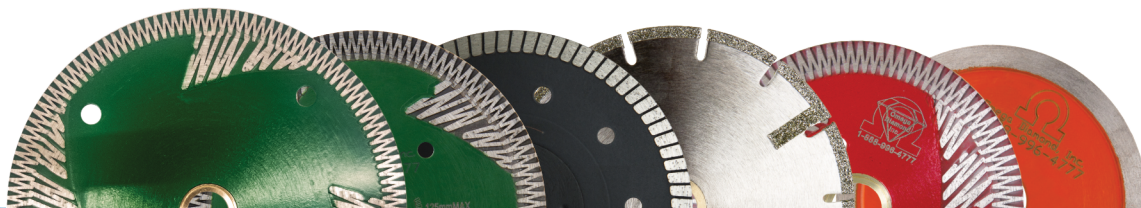

# MITER MASTER

CUT BOTH MITER EDGES IN ONE PASS. UP TO 3CM

  
ΩMEGA DIAMOND INC.

1(888)996-4777 - SALES@OMEGADIAMOND.COM

WWW.OMEGADIAMOND.COM - MADE IN THE USA

**THE ONLY DOUBLE CUTTING MITER SAW IN THE WORLD**  
 CUTS BOTH 45° ANGLES IN A SINGLE PASS.  
 4IN. TO 6IN. BLADES  
 FULL PLUNGE CUTS UP TO 3CM MATERIAL  
 52 LBS. ONLY  
 USES SAME RAIL SYSTEM AS ALL BLUE RIPPER MODELS

**BLUE RIPPER MITER MASTER MODELS**

NO MOTORS	\$2696.00	SKU: 614-153
PORCELAIN PANEL VERSION	\$2750.00	SKU: 601-684
HEAVY-DUTY MAKITA GRINDERS	\$3065.00	SKU: 090-969

**BLUE RIPPER RAILS**

5' (60") RAIL	\$363.00	SKU: 060-288
7' (92") RAIL	\$499.00	SKU: 132-448
12' (148") RAIL	\$840.00	SKU: 766-006
7' & 12' RAIL SET	\$1,271.00	SKU: 199-129

**MITER MASTER BLADES**

6" ZIGZAG SPIRAL GREEN BLADE	\$46.25	SKU: 140-563
5" ZIGZAG SPIRAL GREEN BLADE	\$41.00	SKU: 206-053
5" INCURSION BLACK BLADE	\$26.00	SKU: 366-065
5" ELECTROPLATED U-SLOT BLADE	\$40.00	SKU: 214-220
4" XENON V PORCELAIN BLADE	\$40.00	SKU: 978-809
4" XENON IV PORCELAIN PANEL BLADE	\$52.50	SKU: 788-289