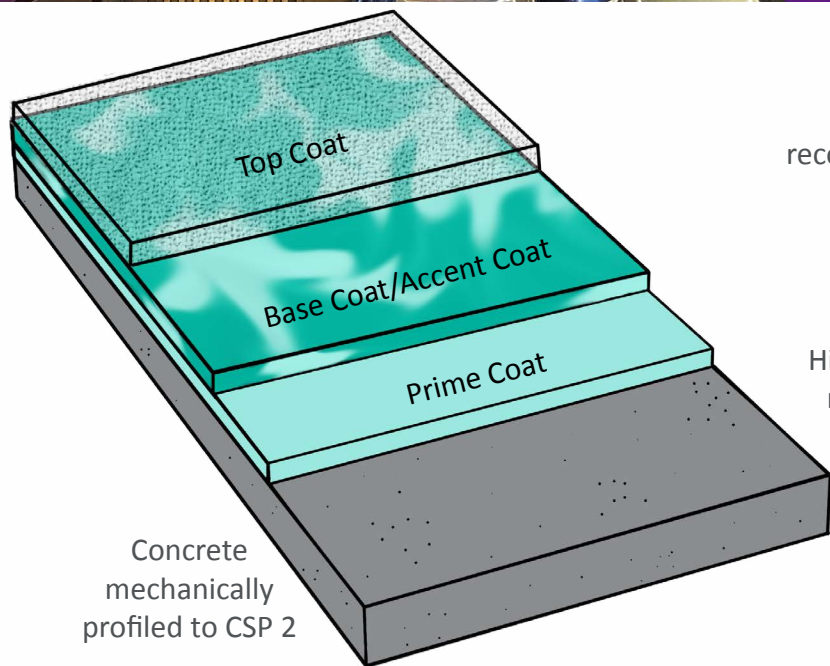

TOP SHELF® METALLIC

High-build option for increased durability—recommended for indoor high-traffic residential and commercial flooring at 32-57 mils thick.

TOP SHELF® METALLIC ^{UV}

High UV resistance for increased color stability—recommended for residential and commercial flooring in outdoor and brightly lit indoor spaces at 32 mils thick.

Create Truly Unique Floors

Each floor has an authentic design based on the techniques and artistry of the installer.

Low Maintenance

For daily cleaning, use KRETUS® Coating Cleaner or similar pH-neutral cleaning product.

For more information, visit kretus.com/metallic.