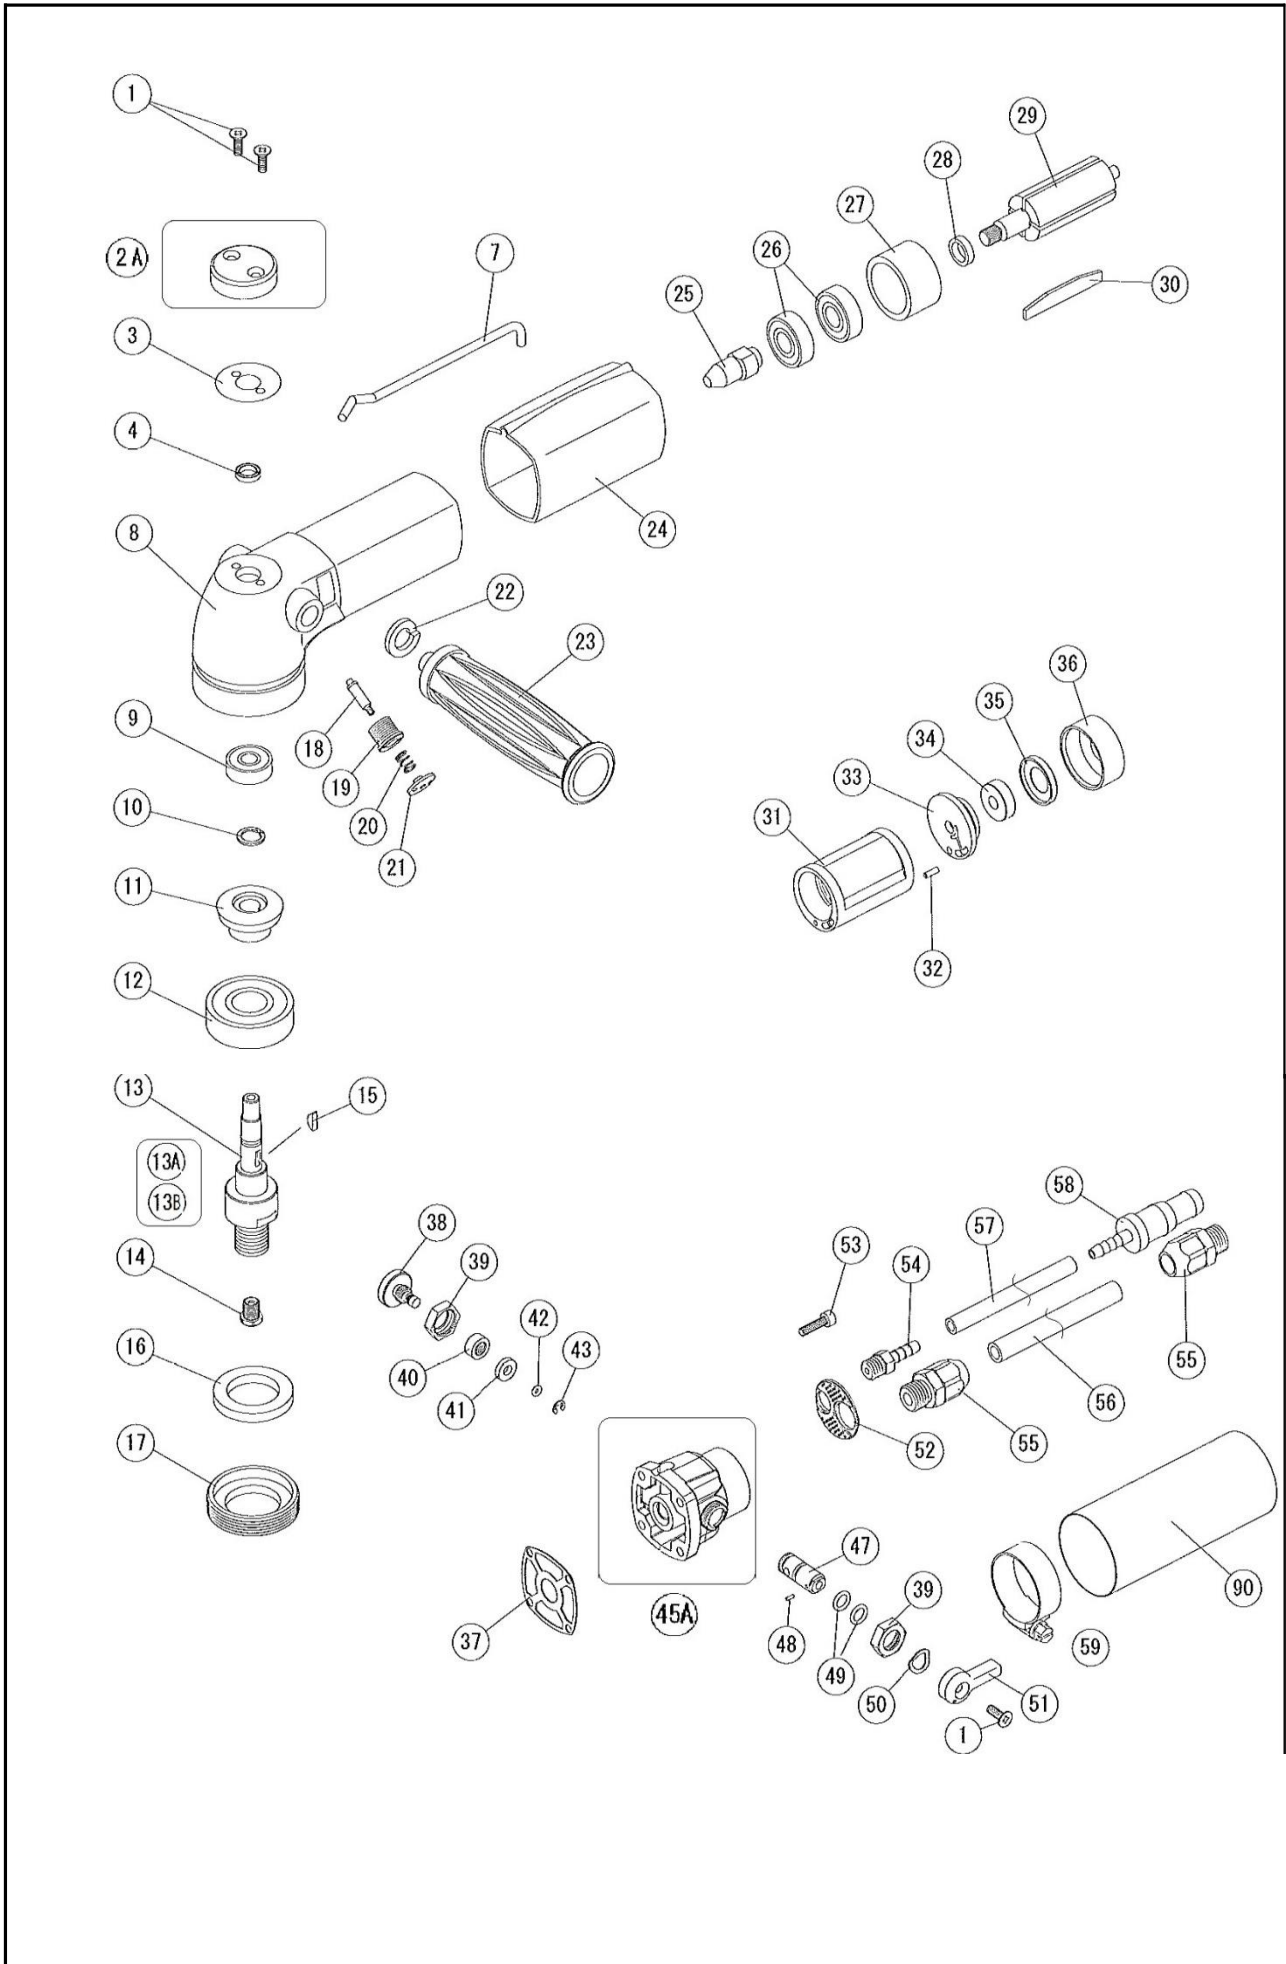

PEARL WP3000

PEARL WP 3000
PART LIST

Index No.	Code	Description		
1	114880	Screw		3
2A	114840	Pipe Joint Assy		1set
3	114841	Head Gasket		1
4	114842	Oil Seal		1
7	114843	Water Pipe		1
8	114844	Motor Case		1
9	614125	Ball Bearing		1
10	114845	Snap Ring		1
11	614109	Bevel Gear		1
12	614110	Ball Bearing		1
13	614111	Spindle		
14	114846	Nozzle		1
15	614114	Key		1
16	114847	Oil Seal		1
17	114848	Spindle Cover		1
18	114849	Lock Shaft		1
19	114850	Lock Body		1
20	114851	Spring		1
21	114852	Lock Switch		1
22	114853	Washer		1
23	114854	Handle		1
24	114855	Motor Case Cover		1
25	614115	Pinion Gear		1
26	614116	Ball Bearing		2
27	614117	Front Plate		1
28	614118	Spacer		1
29	614119	Rotor		1
30	614120	Vane		4
31	614121	Cylinder		1
32	614122	Spring Pin		1
33	614123	Rear End Plate		1
34	614124	Ball Bearing		1
35	114856	Bearing Cap		1
36	114857	Intake Cover		1
37	114858	Motor Gasket		1
38	114859	Water Adjust Valve		1
39	114860	Valve Nut		2
40	114861	Nut		1
41	114862	Valve Washer		1
42	114863	O-Ring		1
43	114864	Retaining Ring		1
45A	114865	Valve Body Assy		1set
47	114866	Valve Bush		1
48	114867	Needle Roller		1
49	114868	O-Ring		2
50	114869	Wave Washer		1
51	114870	Throttle Valve		1
52	114871	Silencer		1
53	114872	Cap Screw		4
54	114873	Water Hose Nipple		1
55	114874	Air Hose Joint Assy		2
56	114875	Air Hose		1
57	114876	Water Hose		1
58	114877	Hose Adapter		1
59	114878	Hose Band		1
90	114879	Exhaust Hose		1

*Parts may be changed with/without notice.