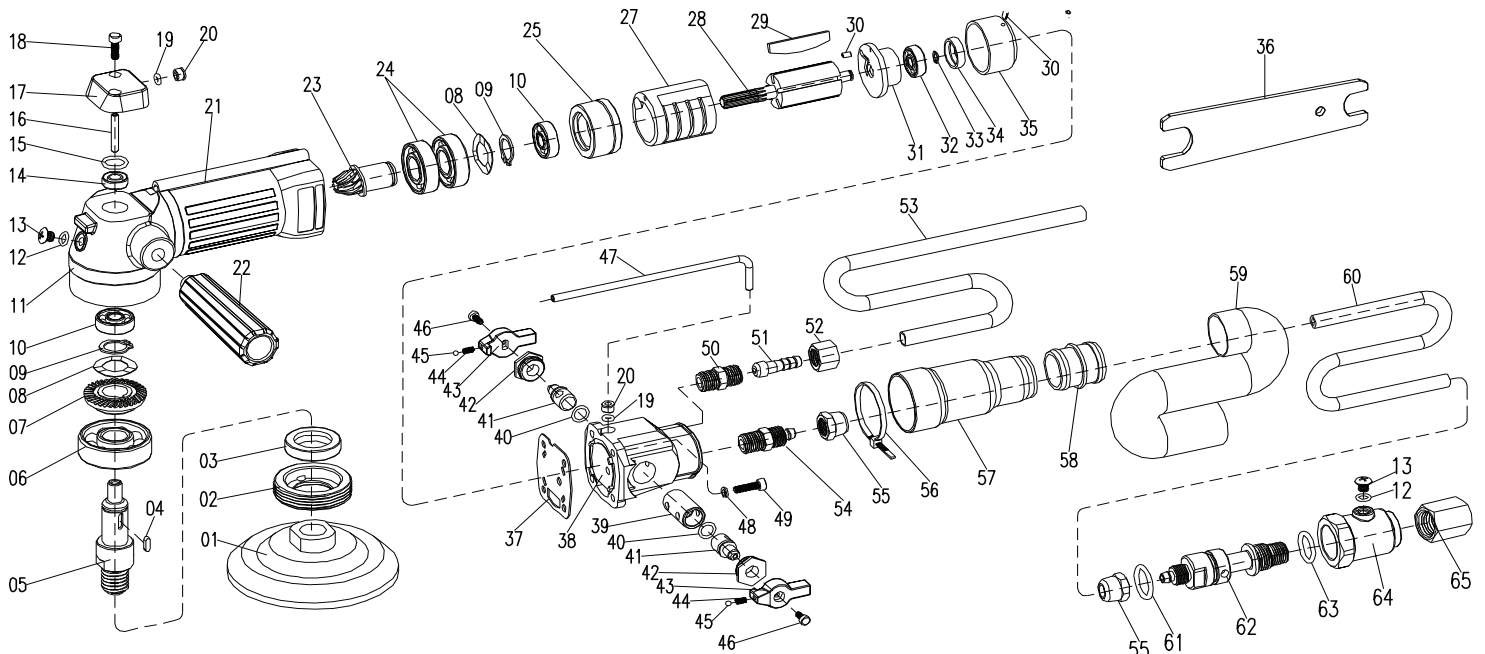

Item #	Max RPM
MVP45	4,500 - 6,000

Item #	Description	Qty	Item #	Description	Qty	Item #	Description	Qty	Item #	Description	Qty
MVPACC01	Cyclone backer	1	MVPACC19	Q - ring	2	MVPACC37	Body Packing	1	MVPACC55	Nut	2
MVPACC02	Tighten nut	1	MVPACC20	Pipe bush	2	MVPACC38	End Case	1	MVPACC56	Clamp	1
MVPACC03	Oil seal	1	MVPACC21	Body cover	1	MVPACC39	Valve Bush	1	MVPACC57	Exhaust cover	1
MVPACC04	Key	1	MVPACC22	Grip (optional)	1	MVPACC40	Q-Ring	2	MVPACC58	Connector	1
MVPACC05	Gear shaft	1	MVPACC23	Spiral bevel pinion	1	MVPACC41	Valve [air/water]	2	MVPACC59	Exhaust pipe	1
MVPACC06	Bearing	1	MVPACC24	Bearing	2	MVPACC42	Nut	2	MVPACC60	Air pipe	1
MVPACC07	Bevel gear	1	MVPACC25	Front bearing case with end plate	1	MVPACC43	Valve Lever	2	MVPACC61	Q - ring	1
MVPACC08	Wave washer	2	MVPACC27	Cylinder	1	MVPACC44	Spring	2	MVPACC62	Lubricator core	1
MVPACC09	Snap ring	2	MVPACC28	Rotor	1	MVPACC45	Ball Bearing	2	MVPACC63	Q - ring	1
MVPACC10	Bearing	2	MVPACC29	Vane [5 per MVP]	5	MVPACC46	Screw [M3x8]	2	MVPACC64	Lube shell	1
MVPACC11	Motor housing	1	MVPACC30	Spring pin	2	MVPACC47	Water Pipe	2	MVPACC64F	Full assembly Lube Shell 12, 13, 55, 61, 62, 63, 64	1
MVPACC12	O - ring	2	MVPACC31	Rear bearing case	1	MVPACC48	Washer	2	MVPACC65	Nut	1
MVPACC13	Screw [M6x5]	2	MVPACC32	Bearing	1	MVPACC49	Screw [M4x16]	1	MVPACC66	C-Handle (optional)	1
MVPACC14	Front bearing case	1	MVPACC33	Retaining ring	1	MVPACC50	Water Hose Joint	4	MVPACC70	Full assembly bearing case (include 23, 24, 25, 26, 27, 28, 29, 30, 31, 32, 33, 34 & 35)	1
MVPACC15	Q - ring	1	MVPACC34	Bearing cap	1	MVPACC51	Water Hose Nipple	4			
MVPACC16	Inner pipe	1	MVPACC35	Air Inlet Case	1	MVPACC52	Nut	1			
MVPACC17	Pipe joint assembly	1	MVPACC36	Wrench	1	MVPACC53	Water hose	1			
MVPACC18	Screw [M4x12]	2				MVPACC54	Air hose joining	1			