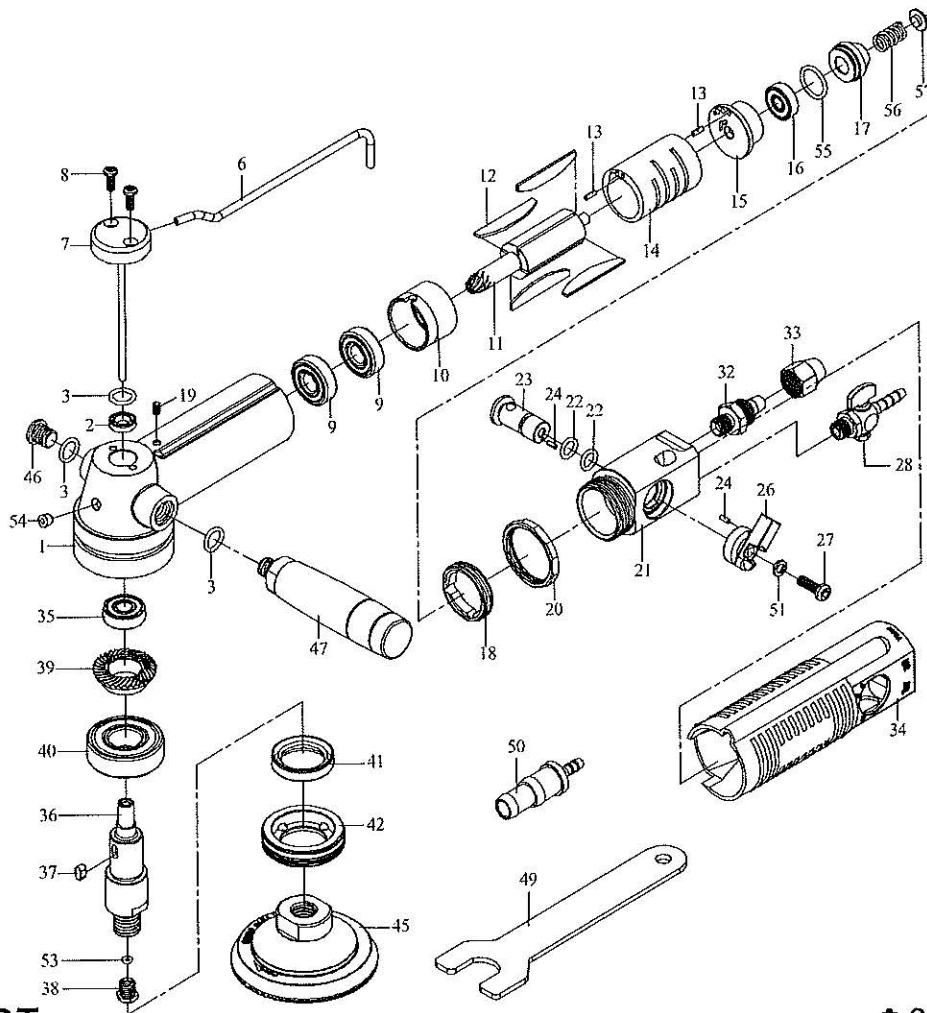

## PARTS LIST

★:Consuming Parts

Item No.	Part No.	Description	Qty.	Item No.	Part No.	Description	Qty.
1	7W001	Main Body	1	32	7W042	Air Inlet Nozzle	1
★2	SG009	Oil Seal	1	33	7W043	Hose Adaptor	1
3	OR006	O-Ring	3	34	7W021	Rubber Sleeve	1
6	7W020	Water Inlet Tube	1	★35	B608LLU	Bearing	1
7	7W023A	Water Inlet Transfer Post w/brass tube	1	36	7W027D	Main Shaft (5/8")	1
8	MC007	Screw	2		7W027E	Main Shaft (M14)	
★9	B6000LLU	Bearing	2	37	KC003	Locking Key	1
10	7W004	Cylinder Cap	1	38	829055W	Water Exit	1
★11	7W006	Rotor	1	39	7W029	Spiral Gear	1
★12	7W007	Blade	4	★40	B6203LLU	Bearing	1
13	SP014	Spring Pin	2	41	SG011-1	Oil Sealer	1
14	7W005	Cylinder	1	42	7W033	Locking Screw Cap	1
15	7W008	Rear Cylinder Cap	1	45	7W037	3" Sanding Pad	1
★16	B626LLU	Bearing	1		7W037-1	4" Sanding Pad	
17	7W003	Dust-Proof Plug	1	46	7W040	Cap Screw	1
18	7W011	Locking Cap	1	47	7W038	Handle	1
19	MS010	Screw	1	49	829048	Stop Spanner	1
20	7W012	Locking Ring	1	50	7W019-1	Water Valve	1
21	7W013	Shifting Post	1	51	SPW5	Spring Washer	1
22	OR030	O-Ring	2	53	OR052	O-Ring	1
23	7W014	Air Plunger	1	54	221A10800	Grease Hole	1
24	SP033	Spring Pin	2	55	OR042	O-Ring	1
★26	7W016	Shifting Knob	1	56	S079	Spring	1
27	MC008	Locking Screw	1	57	7W002	Spring Cushion	1
28	7W019S	Water Cock	1				