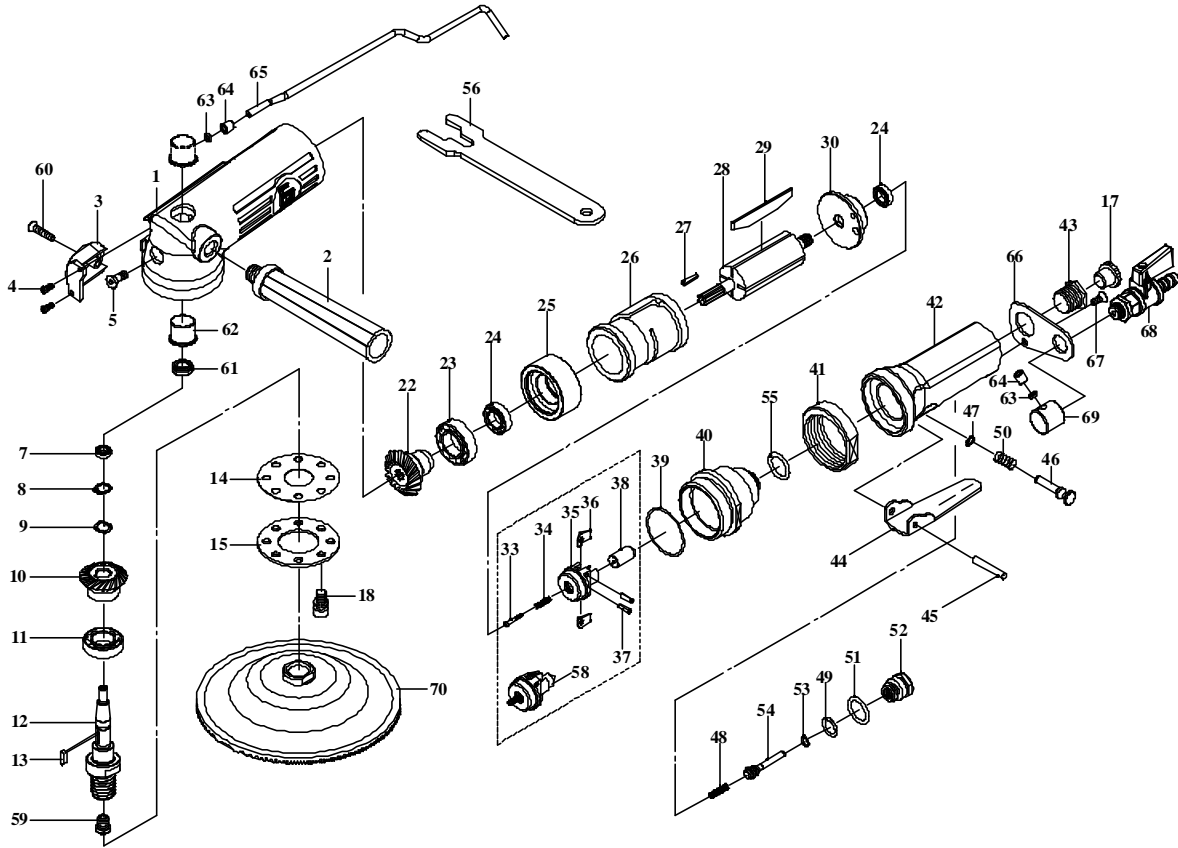

吉生 GISON

GPW-215 Pneumatic Waterfed Grinder

PART LIST

✳ :Consumin Parts

Item No.	Part No.	Description	Qty	Item No.	Part No.	Description	Qty
1	911001W	Body	1	38	832046	Plunger	1
2	832006	Grip	1	39	OR032	O-Ring	1
3	832064	Exhaust Cover	1	40	911040	Governor Case	1
4	TP3X10	Screw	2	41	911041	Coupling Nut	1
5	MT001	Screw	1	42	911042W	Valve Housing	1
✳ 7	B626LLU	Ball Bearing	1	43	832057	Hose Adapter	1
8	C10	Retaining Ring	1	44	831053	Lever	1
9	WW10	Wave Washer	1	45	SP028	Spring Pin	1
✳ 10	832010	Bevel Gear	1	46	831056	Safe Lever	1
11	B6202LLU	Ball Bearing	1	47	C5	Retaining Ring	1
12	911011W	Gear Shaft (5/8")	1	48	S022	Spring	1
	911011WA	Gear Shaft (M14)		49	OR002	O-Ring	1
	911011WB	Gear Shaft (M16)		✳ 50	S028	Valve Spring	1
13	KC004	Key	1	51	OR031	O-Ring	1
14	832008	Gasket	1	52	911052	Bushing	1
15	911014a	Retainer	1	53	OR034	O-Ring	1
17	829046	Plastic Cover	1	✳ 54	831061	Valve Stem	1
18	CAP015	Cap Screw	5	55	OR030	O-Ring	1
20	911020	Disc Wheel	1	56	911056a	Stop Spanner	1
21	911021a	Disc Receiver	1	57	829047	Disc Spanner	1
✳ 22	832015	Pinion Gear	1	58	832h01	Governor Ass.	1
✳ 23	B6201LLU	Ball Bearing	1	59	829055W	Water Exit	1
✳ 24	B608LLU	Ball Bearing	2	60	MC005	Screw	1
25	829023	Front Plate	1	61	SG012	Oil Seal	1
26	829022	Cylinder	1	62	911019W	Rubber Tube Screw	1
27	SP025	Spring Pin	1	63	OR044	O-Ring	2
✳ 28	832024	Rotor	1	64	5W013-2	Brass Cover	2
✳ 29	829019	Rotor Blade	4	65	911044W	Water Inlet Tube	1
30	829018	Rear Plate	1	66	911043W	Fixed Plate	1
33	832042	Adjust Screw	1	67	MC002	Screw	1
34	S026	Spring	1	68	829058CW	Water Valve	1
35	832044	Governor	1	69	911045W	Brass Cover	1
36	832045	Pendulum	8	70	933059	Pad	1
37	SP017	Spring Pin	2				