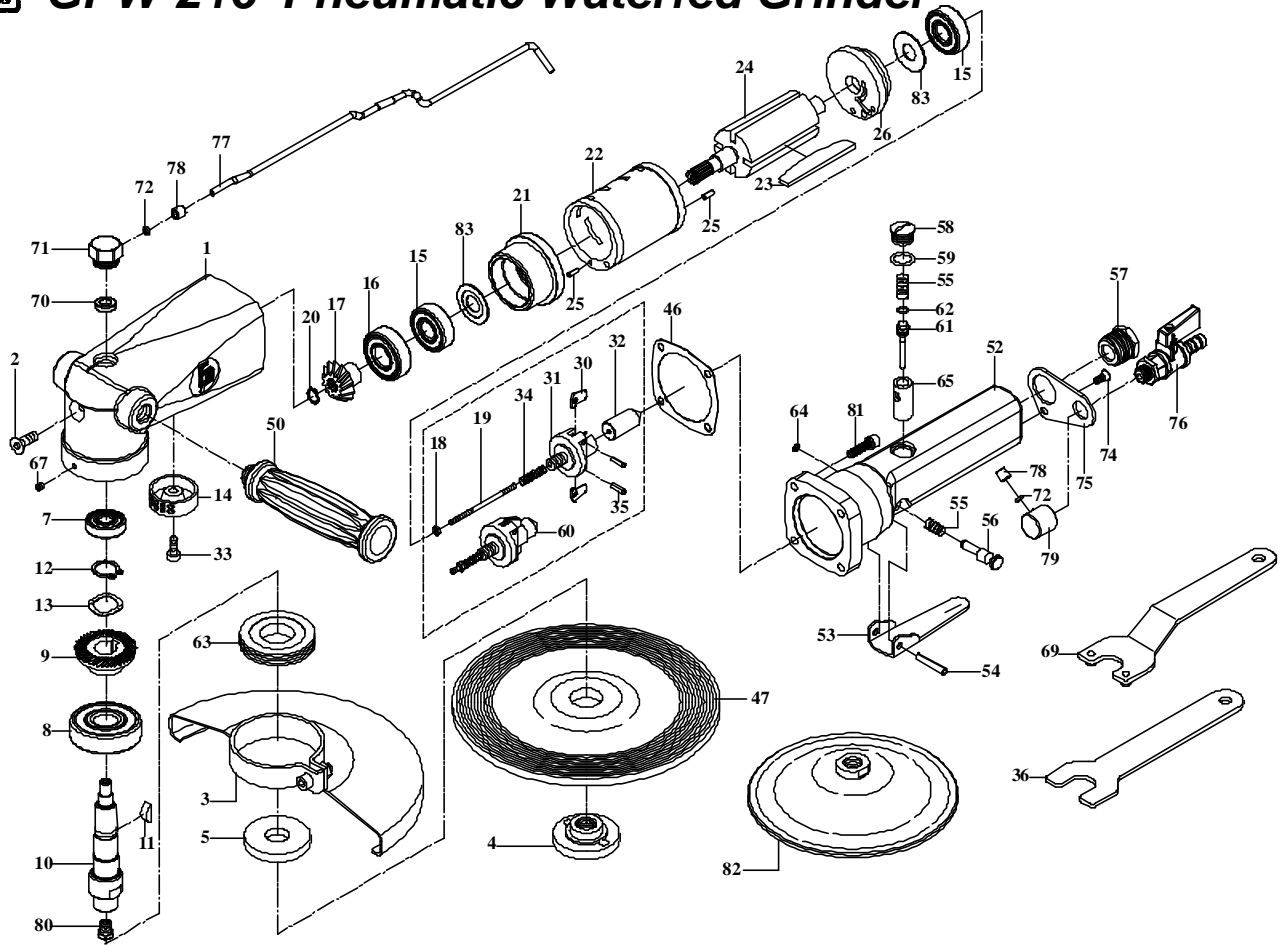

## GPW-216 Pneumatic Waterfed Grinder

### PART LIST

✳ : Consumin Parts

Item No.	Part No.	Description	Qty	Item No.	Part No.	Description	Qty
1	831001W	Body	1	35	SP015	Spring Pin	2
2	MT001	Screw	1	36	829048	Stop Spanner	1
3	831003	Disc Cover	1	46	831046	Gasket	1
✳ 4	831004W	Disc Nut	1	47	933059	Pad	1
5	831005W	Disc Receiver	1	50	829027	Dead Handle	1
6	831006	Spacer	1	52	831052W	Governer Case	1
✳ 7	B629LLU	Ball Bearing	1	53	831053	Lever	1
✳ 8	B6303LLU	Ball Bearing	1	54	SP016	Spring Pin	1
✳ 9	831009	Bevel Gear	1	55	S028	Valve Spring	2
10	831010W	Gear Shaft (5/8")	1	56	831056	Safe Lever	1
	831010WA	Gear Shaft (M14)		57	831057	Hose Asapter	1
	831010WB	Gear Shaft (M16)		58	832052	Valve Screw	1
11	KR003	Key	1	59	OR033	O-Ring	1
12	C15	Retaining Rring	1	✳ 60	831h01	Governor Assembly	1
13	WW15	Spring Washer	1	61	831061	Valve Pin	1
14	831014	Exhaust Deffector	1	✳ 62	OR034	O-Ring	1
✳ 15	B6201LLU	Ball Bearing	2	63	831063	Nut	1
✳ 16	B6202LLU	Ball Bearing	1	64	C5	Retaining Ring	1
✳ 17	831017	Bevel Pinion	1	65	831065	Valve Bushing	1
18	NH3	Adjust Nut	1	67	MS006	Screw	1
19	831019	Adjust Screw	1	69	829047	Disc Spanner	1
✳ 20	C9	Retaining Ring	1	70	SG009	Oil Seal	1
21	831021	Front Plate	1	71	829050W	Rubber Tube Screw	1
22	831022	Cylinder	1	72	OR044	O-Ring	2
✳ 23	831023	Rotor Blade	4	74	MC002	Screw	1
✳ 24	831024	Rotor	1	75	831054W	Fixed Plate	1
25	SP025	Spring Pin	2	76	829058CW	Water Valve	1
26	831026	Rear Plate	1	77	831054B	Water Inlet Tube	1
28	CAP016	Cap Screw	4	78	5W013-2	Brass Cover	2
30	831030	Pendulum	8	79	911045W	Brass Cover	1
31	831031	Governor	1	80	829055W	Water Exit	1
32	831032	Plunger	1	81	CAP016	Screw	4
33	CAP017	Screw	1	82	933059	Pad	1
34	S024	Spring	1	83	831025	Washer	2