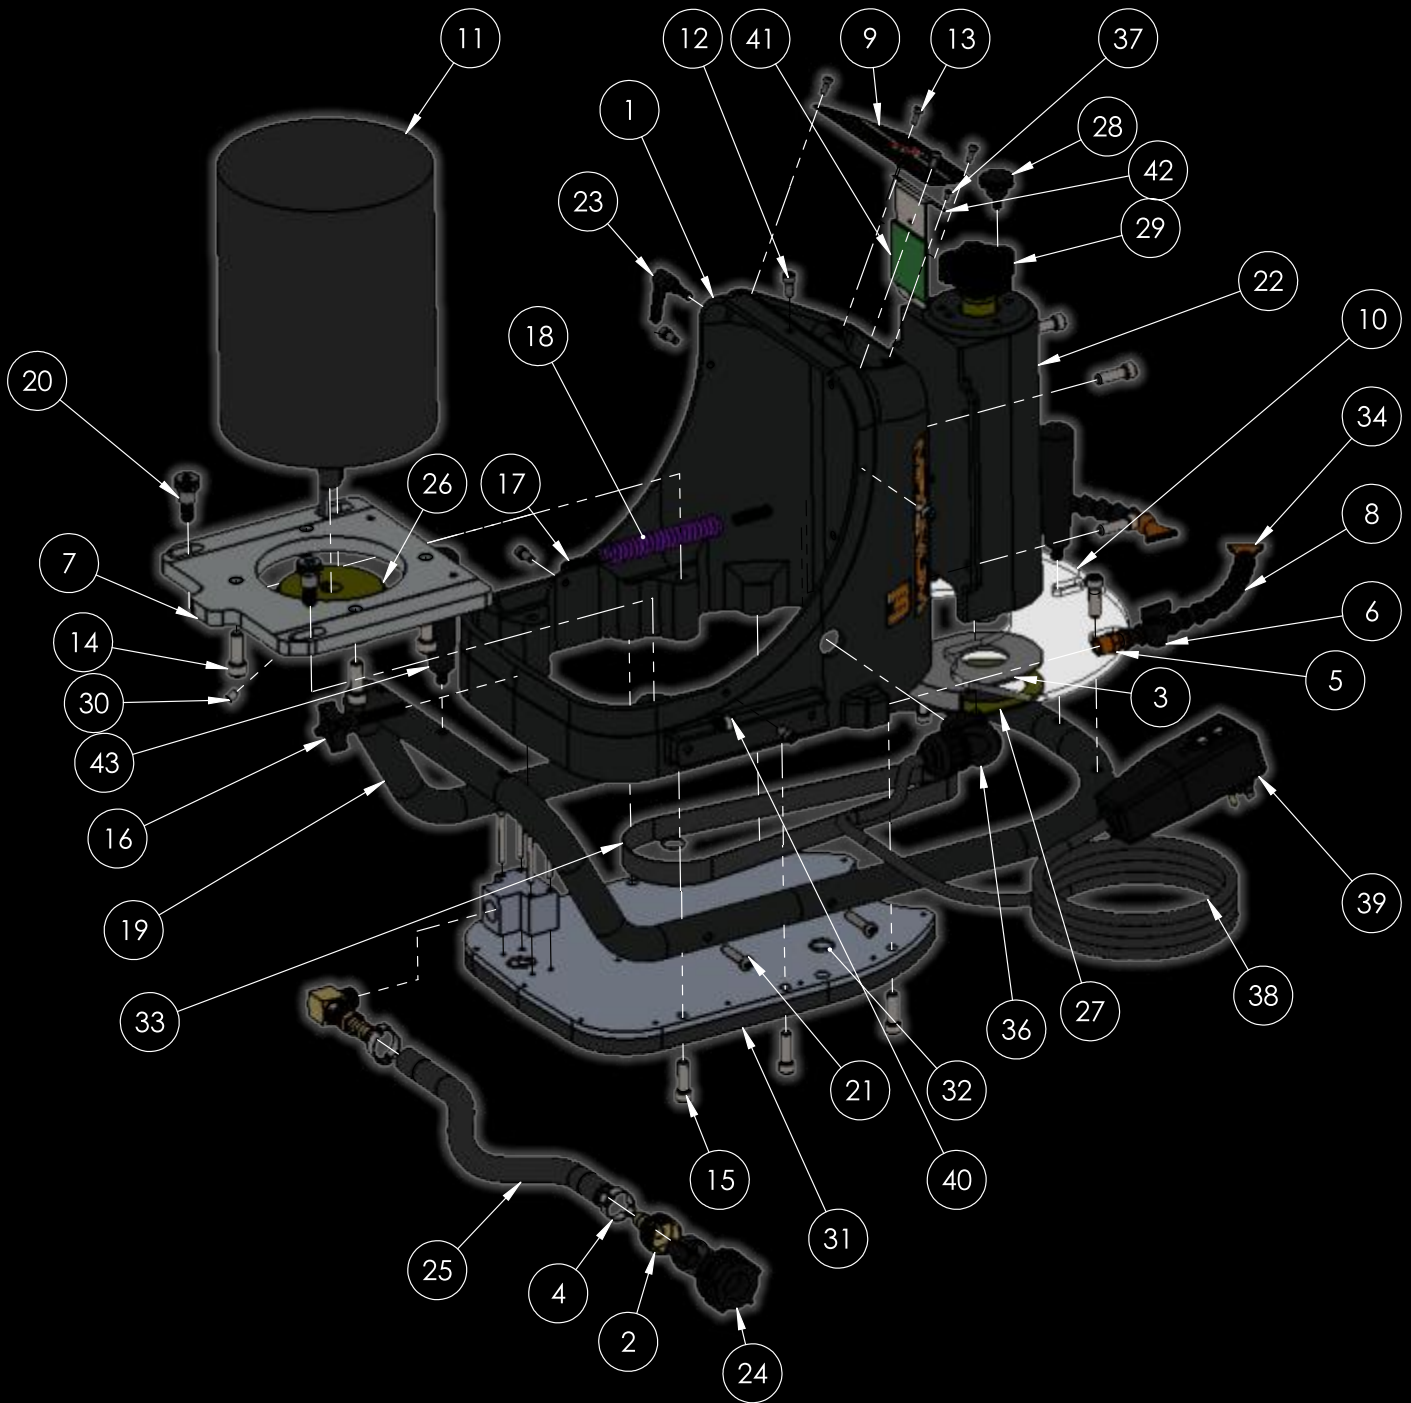

Magnum 3 Parts List

ITEM NO.	PART NUMBER	DESCRIPTION	QUANTITY
1	104633	CASTING	1
2	70051	HOSE SWIVEL	1
3	70089	SPINDLE GUARD	1
4	70050	CLAMP	2
5	70048	1/4" NPT TO LOC-LINE FITTING	2
6	70432	LOC-LINE VALVE, 1/4"	2
7	104509	MOTOR PLATE	1
8	70047	1/4" LOC-LINE	20
9	104649	MAG 3 SWITCH PLATE	1
10	104635.2	CLEAR GUARD	1
11	70011	MAG 3 MOTOR	1
12	71007-03	1/4-20 BOLT	8
13	71067-02	8/32 SOCKET BOLT	4
14	71018-06	3/8 BOLT	4
15	71003-07	5/16 BOLT	12
16	70428	BELT DE-TENSION KNOB	1
17	71022-20	5/16-18 X 1.125 STUD	2
18	70427	BELT TENSION SPRING	1
19	104634	HANDLE	1
20	71000-01	SHOULDER BOLT	3
21	71000.02	1/4-20 HANDLE SCREW	4
22	104620.2	SPINDLE ASSEMBLY	1
23	70037	SPINDLE LOCK LEVER	1
24	70040	WATER VALVE	1
25	70070.2	HOSE 1'	1
26	104510	MOTOR PULLEY	1
27	80083	SPINDLE GUARD SUPPORT	1
28	70423	KNURLED TOP KNOB	1
29	70066	STAR KNOB	1
30	71006-04	1/4-20 SET SCREW	2
31	70144.3	HYDROPLANE PLATE	1
32	70155	O-RING	3
33	110008.3	25.5" BELT	1
34	70049	FLARE NOZZLE	2
35	104629.3	COVER	1
36	70010.3	WIRE STRAIN RELIEF	1
37	71067-04	6-32 BUTTON HEAD BOLT	2
38	70382	GFI CORD 25'	1
39	70009	GFI HEAD	1
40	70305	3/8" CABLE CLAMP	1
41	70094.1	RELAY/CIRCUIT BOARD	1
42	70424	RELAY MOUNTING TAB	1
43	104609	PALM GRIP KNOB	2

Magnum 3 Parts Illustration

P/N: 104629.3 (COVER) NOT SHOWN