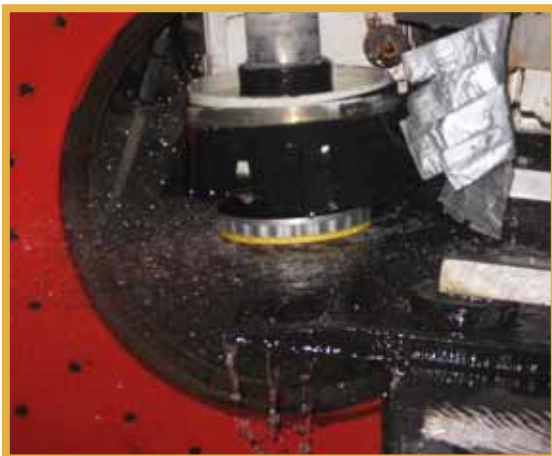

One System for all Stones

TWINCUR GEM

For Straight and Beveled Edge of All Stones!

- One Polishing System for all Types of Stones
- Perfect for Straight and Beveled Edges
- Produces Fast, Consistent Results and Will Last a Long Time
- Fits on Most Popular Edge Polishing Machines
- "TSUYA" Final Polishing Wheel Achieves the Highest Possible Shine
- Available in 5" and 6" Diameter with a Snail Lock Adapter (SFAT)

PART NO.	SIZE	GRIT	COLOR	BOND TYPE
GEM50050	5"	50	Green	Resin
GEM50100	5"	100	Blue	Resin
GEM50200	5"	200	Yellow	Resin
GEM50500	5"	500	Red	Resin
GEM51000	5"	1000	Dark Green	Resin
GEM52000	5"	2000	Light Green	Resin
GEM53000	5"	3000	Brown	Resin
GEM5TSUYA	5"	Tsuya Final Polish	Black	Resin
GEM60050	6"	50	Green	Resin
GEM60100	6"	100	Blue	Resin
GEM60200	6"	200	Yellow	Resin
GEM60500	6"	500	Red	Resin
GEM61000	6"	1000	Dark Green	Resin
GEM62000	6"	2000	Light Green	Resin
GEM63000	6"	3000	Brown	Resin
GEM6TSUYA	6"	Tsuya Final Polish	Black	Resin
SFAT-5/8	5"	Snail Lock Adapter	-	-